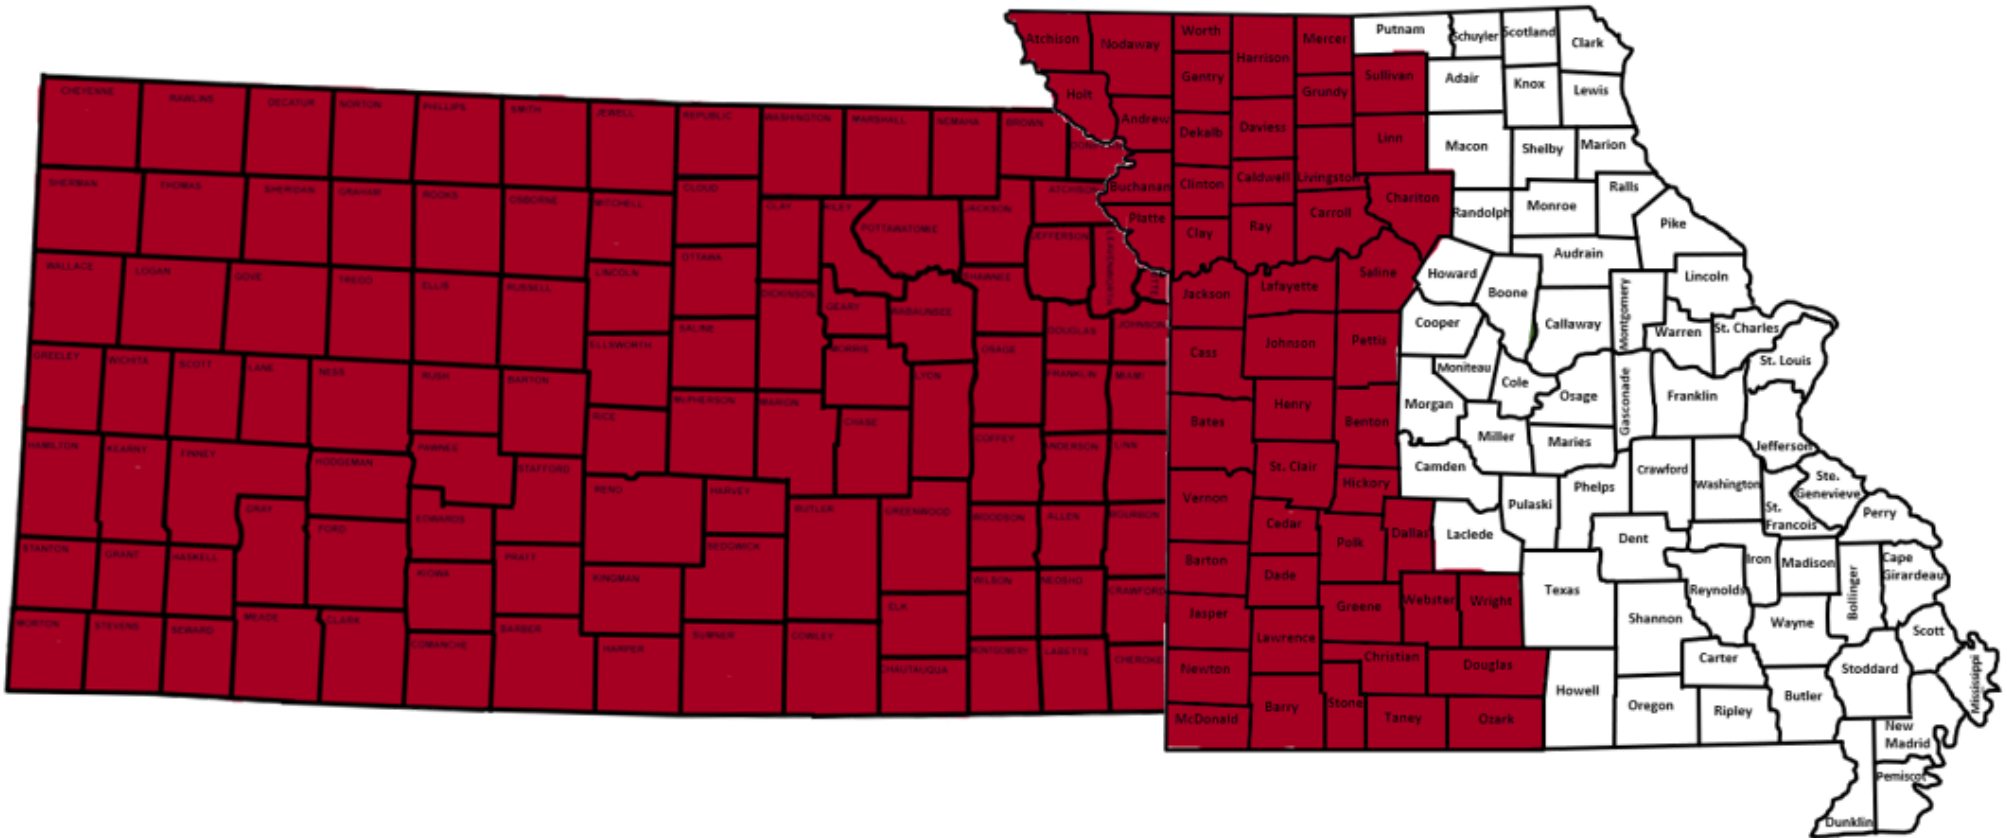

MEGLIO AND ASSOCIATES
MANUFACTURERS' REPRESENTATIVE

Meglio & Associates

14220 Ladue Road, Chesterfield, MO 63017

314-524-4424

www.meglio.com